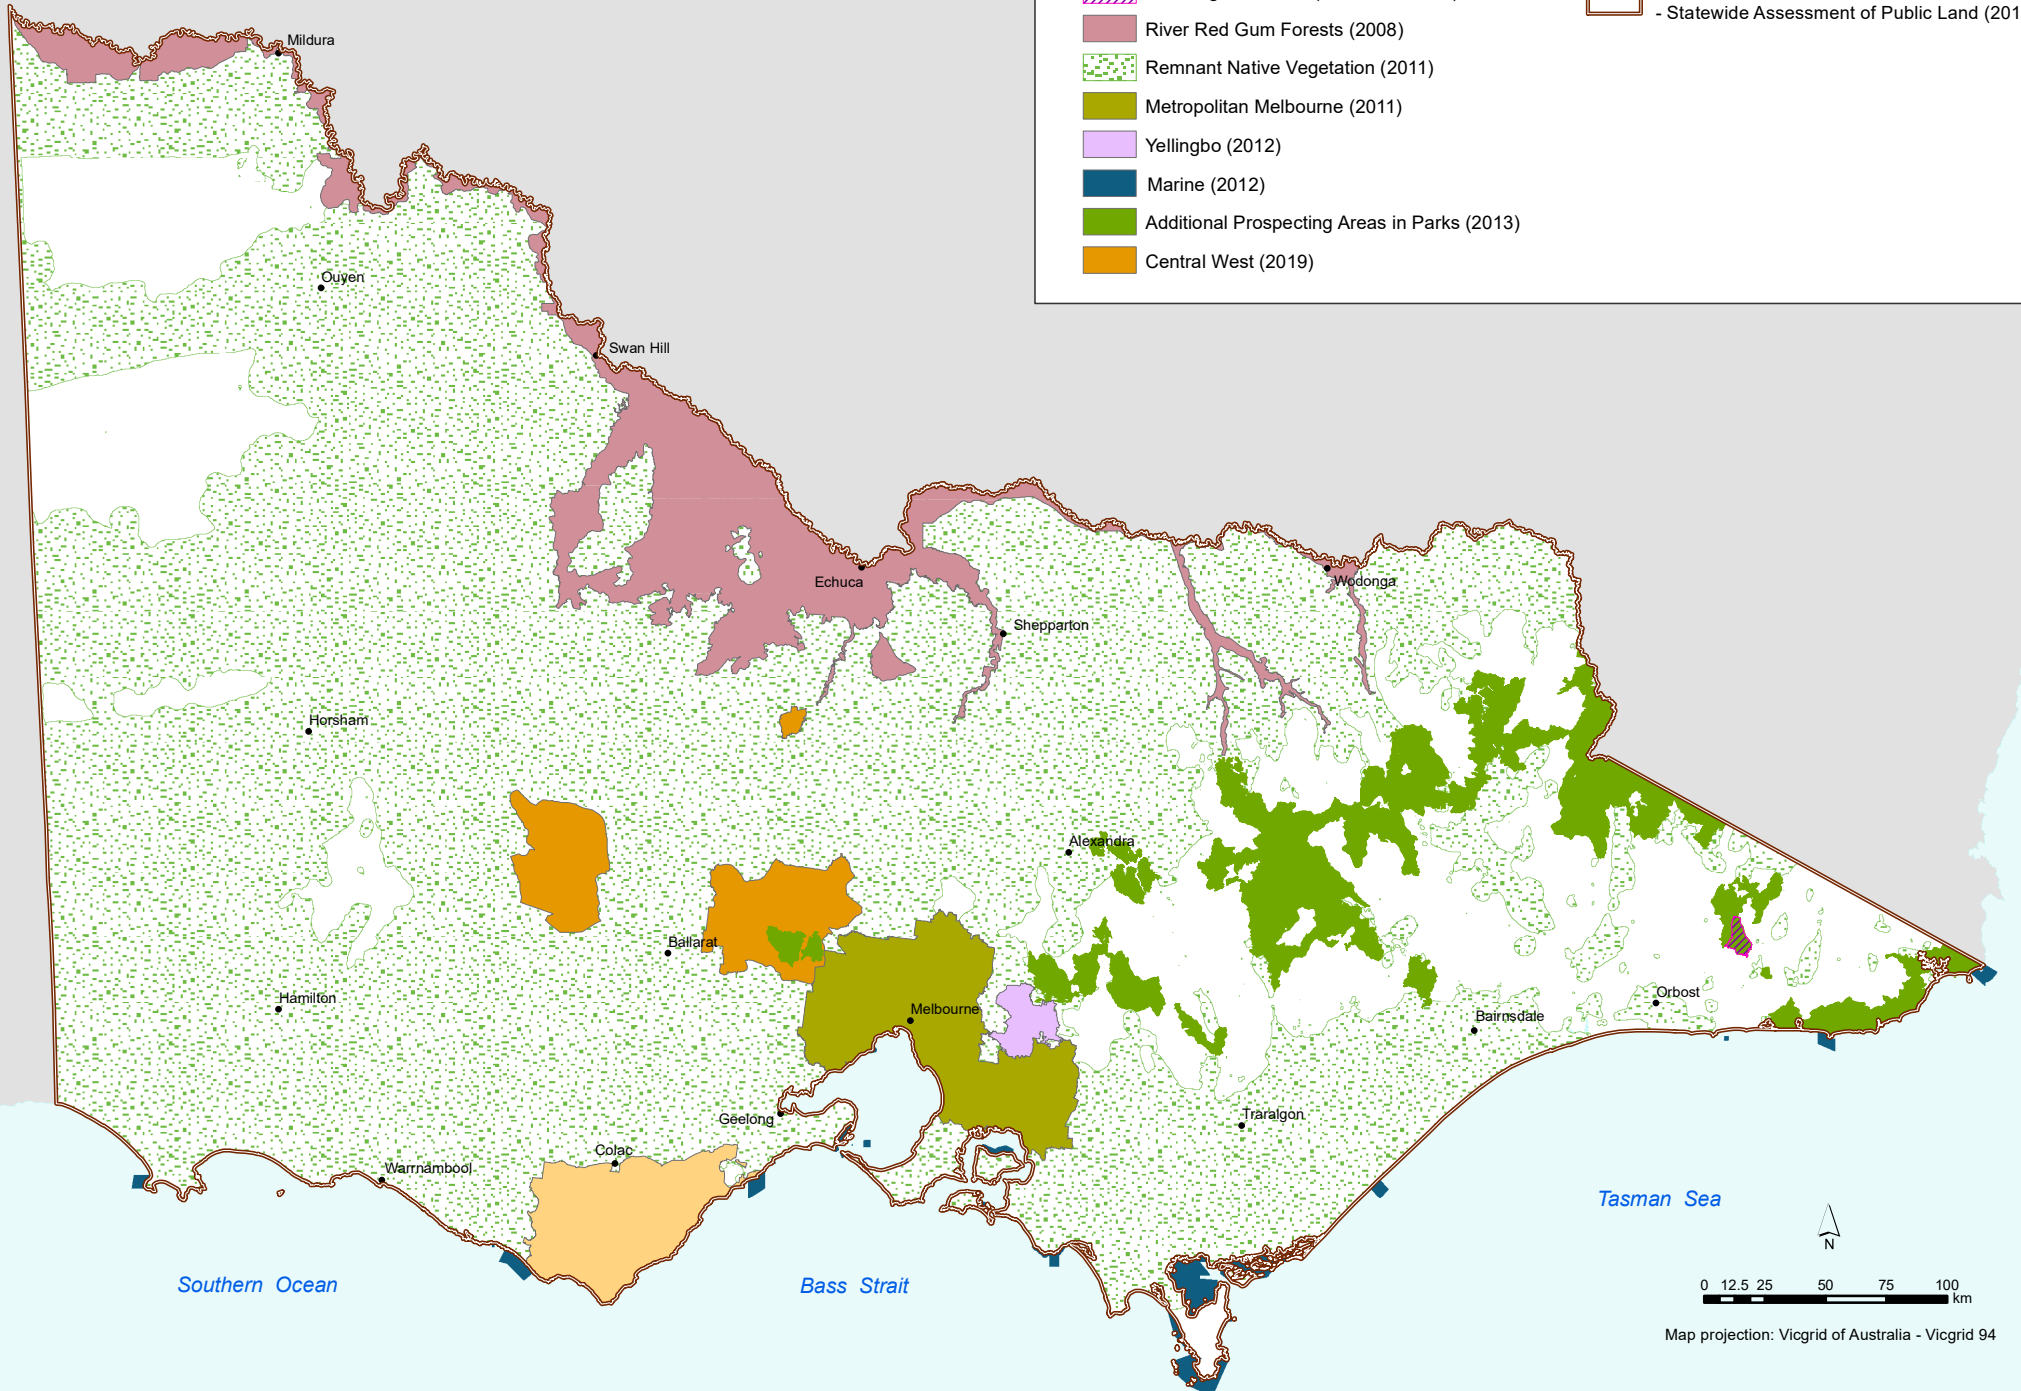

# VEAC Investigations

- Angahook-Otway (2004)
- Goolengook Forest (withdrawn 2006)
- River Red Gum Forests (2008)
- Remnant Native Vegetation (2011)
- Metropolitan Melbourne (2011)
- Yellingbo (2012)
- Marine (2012)
- Additional Prospecting Areas in Parks (2013)
- Central West (2019)

- VEAC Statewide Investigations**
- Historic Places on Public Land (2016)
  - Statewide Assessment of Public Land (2017)

Map projection: Vicgrid of Australia - Vicgrid 94